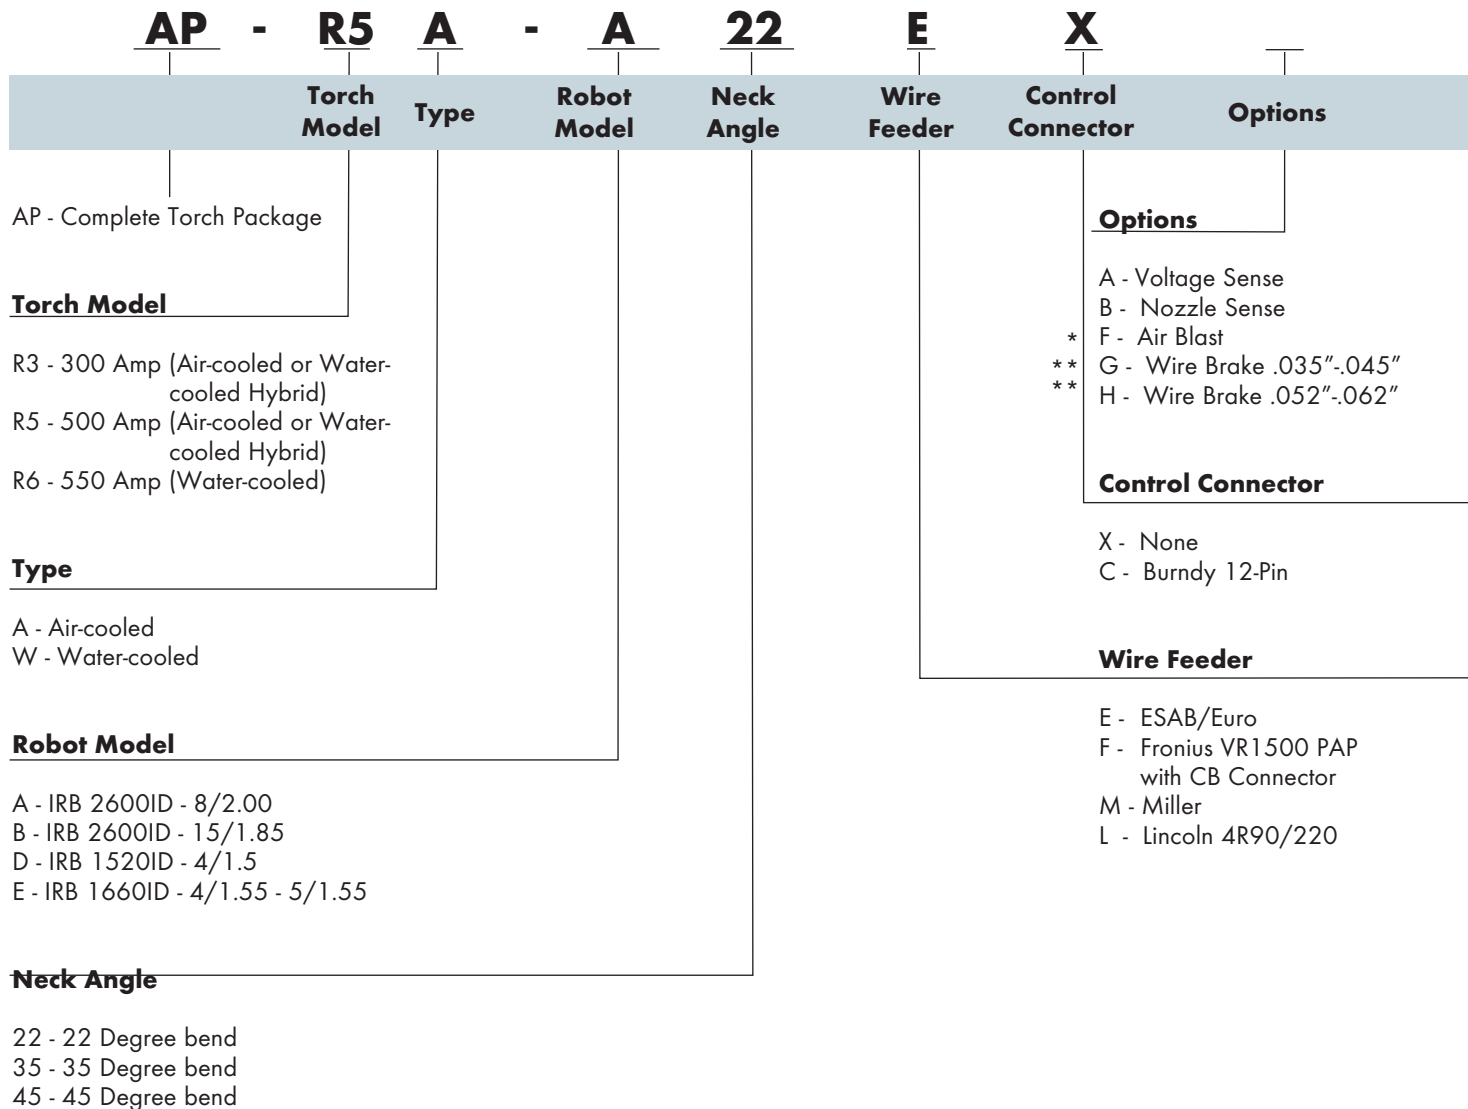

ROBO TORCHES

ABB IRB 2600ID, IRB 1520ID, IRB 1660ID

ABIROB 300/500/550

Ordering Instructions for Complete ROBO Torches

* Note: Air Blast is not available for cables with wire brake options.
 ** Wire brake available on air-cooled models only.